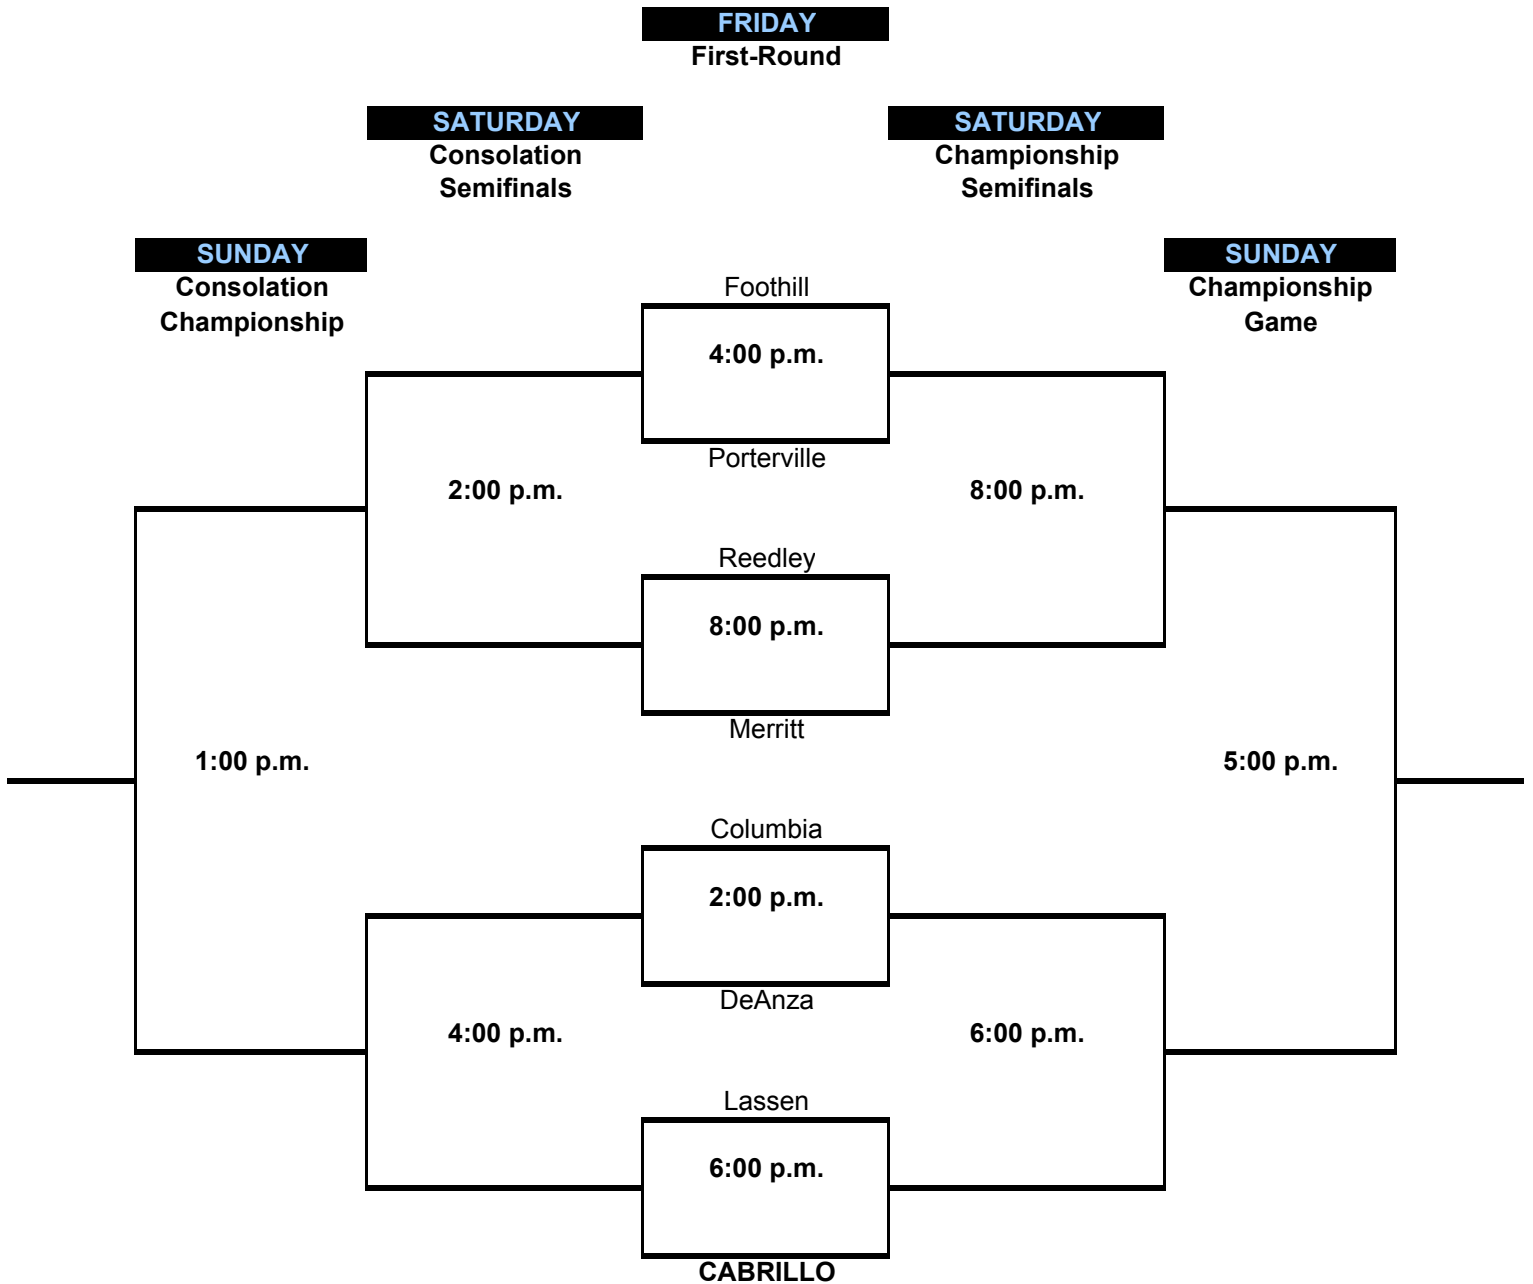

CABRILLO CLASSIC

December 2-4, 2005

NOTE: Bottom team is Home team and will wear light colored jerseys