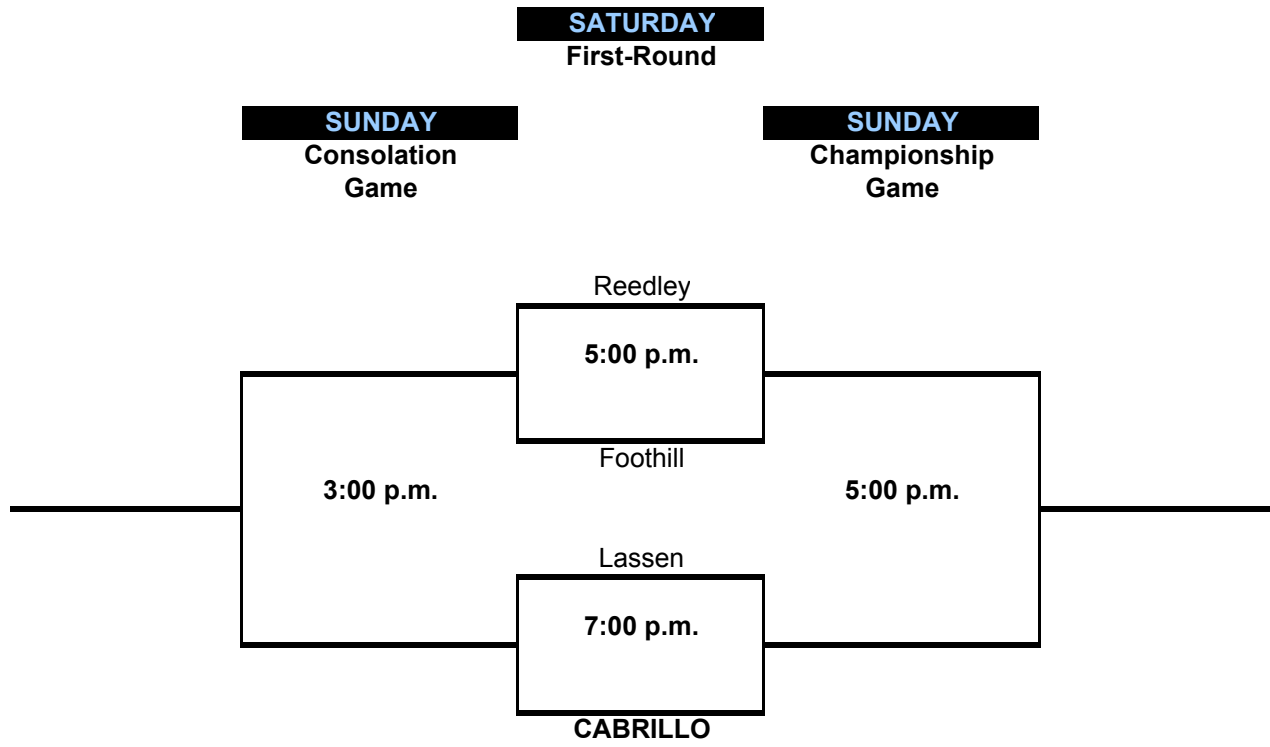

CABRILLO CLASSIC

December 2-3, 2006

NOTE: Bottom team is Home team and will wear light colored jerseys