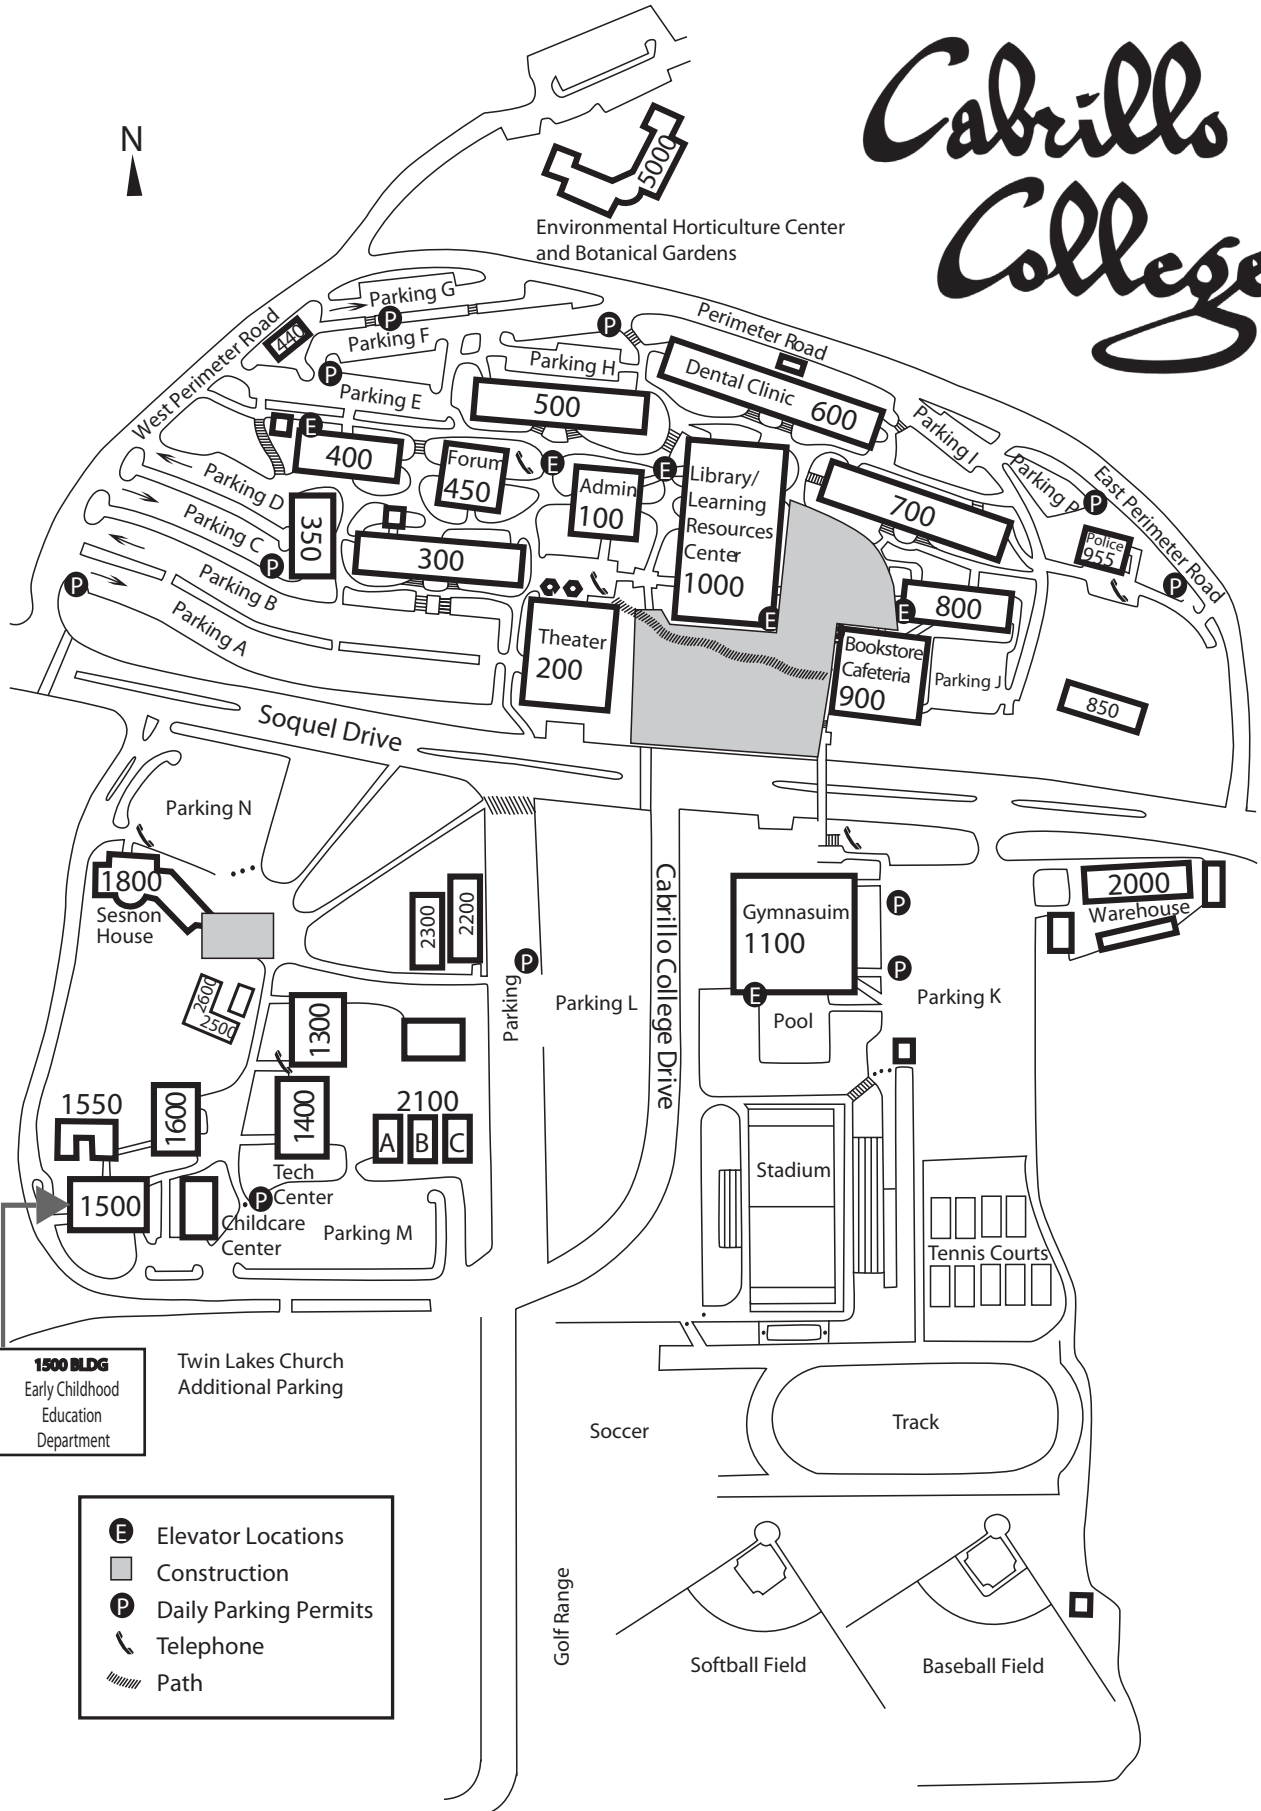

# Cabrillo College

**1500 BLDG**  
 Early Childhood  
 Education  
 Department

Twin Lakes Church  
 Additional Parking

- E** Elevator Locations
- Construction
- P** Daily Parking Permits
- ☎** Telephone
- Path

← Santa Cruz      Highway 1      Watsonville →

## Location of Departments and Offices

100	Administration	1073	Learning Skills
113	Admissions & Records		Learning Center
1002	Art Gallery	1000	Library & Learning Resources Center
808	Assessment Center	2000	Maintenance & Operations
1700	Baskin Children's Center	1823	Marketing & Communications
913	Bookstore	1074	Math Center
501	Business/English & Language Arts (BELA)	701	Natural & Applied Sciences (NAS)
2600	Business Services	129	Human Resources
909	Cafeteria	350	Photo Lab
804	Career Planning & Job Placement	706	Planetarium
1500	Children's Center	955	Sheriff's Office
2500	Cisco Networking Academy	1063	Reading Center
900	College Center	2000	Receiving
2100A	Community/Contract Education	914	Re-Entry Resource Center
1400	Computer Lab	2100B	Central Coast Small Business Development Center
1097	Computer Lab (open access)	906	Student Affairs/Services
113A	Counseling	200	Theater
1601	Criminal Justice	2100A	Ticket Office
611	Dental Clinic	1080	Tutorials
810	Disabled Student Services	301	Visual, Applied & Performing Arts (VAPA)
1500	Early Childhood Education (ECE)		
905	Extended Opportunity Program & Services (EOPS)	407	The Voice (college newspaper)
914	Financial Aid	2000	Warehouse
911	Fireside Lounge	400A	Weather Station
1603	Fire Protection Technology	1056	Writing Center
450	Forum		
1825	Foundation		
1100	Gymnasium		
1102	Health, Wellness, Physical Education & Athletics (HWPEA)		
912	Health Services		
1400	High Tech Center		
420	Human Arts & Social Sciences (HASS)		
1070	Language Lab		