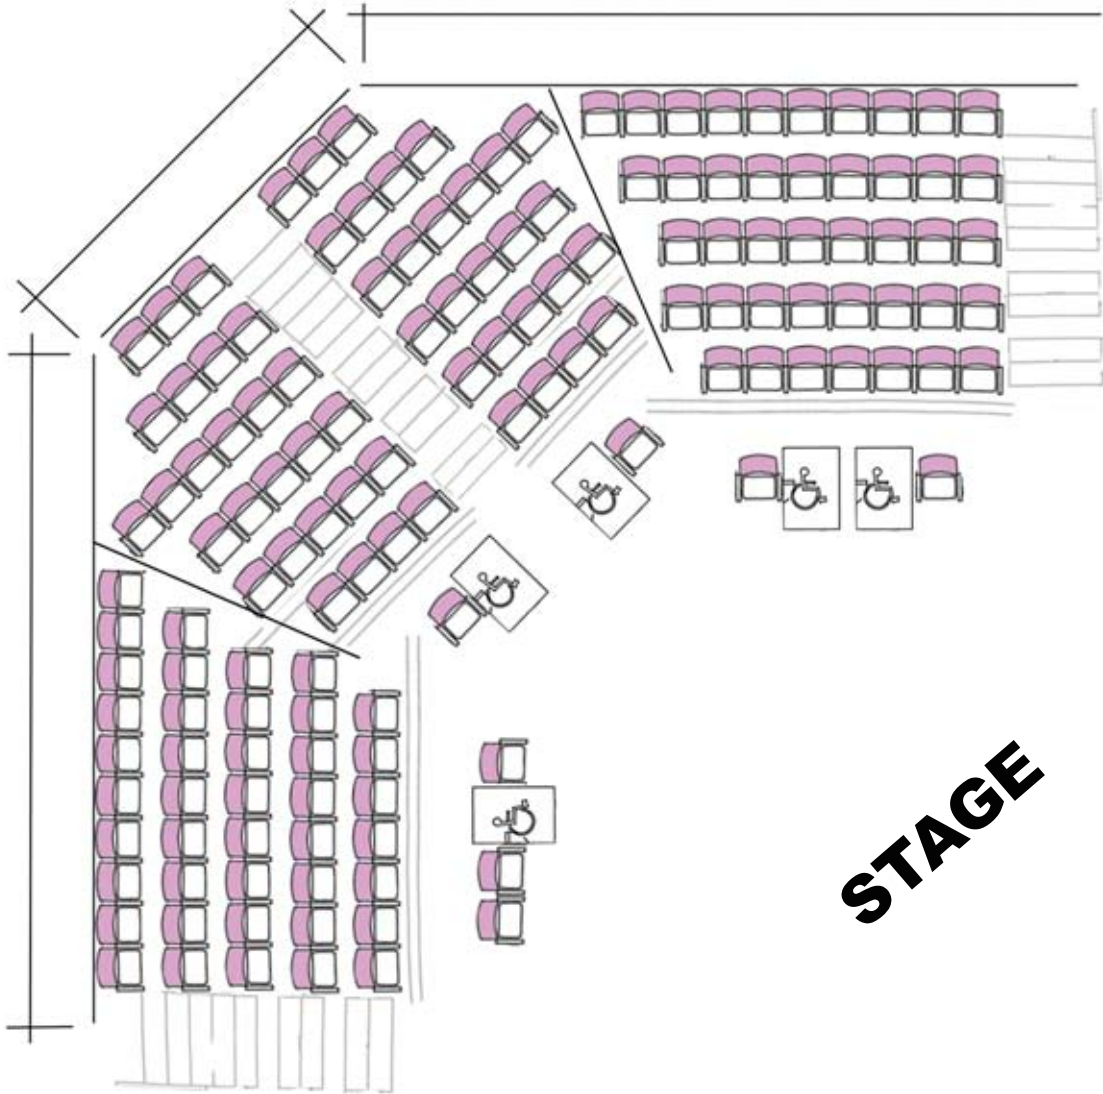

Cabrillo Black Box Theater

The Black Box Theater is a modifiable performance space, able to be reconstructed in a myriad of ways. Above is the basic three-quarter round seating example.