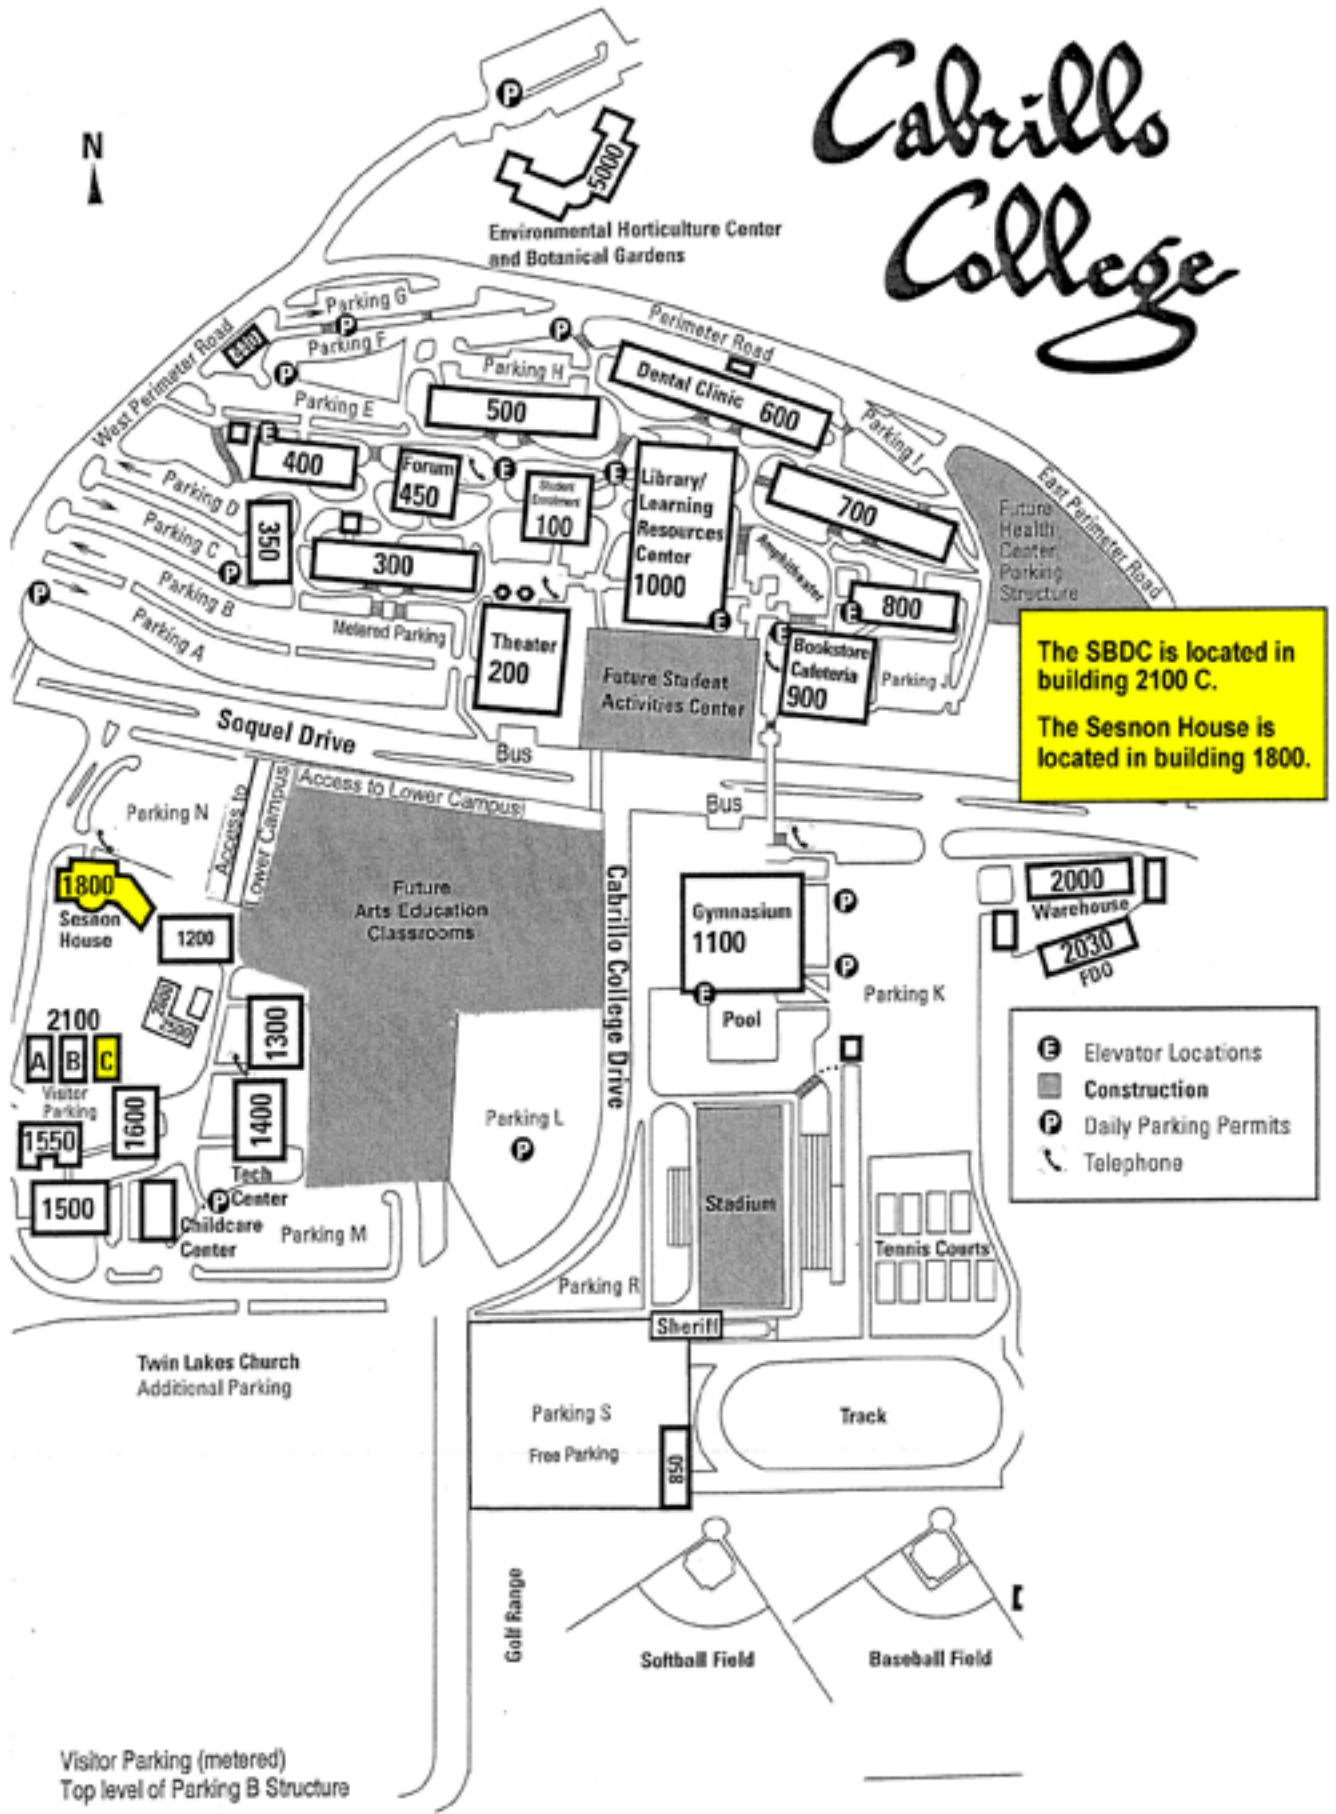

Cabrillo College

The SBDC is located in building 2100 C.
 The Sesnon House is located in building 1800.

- Elevator Locations
- Construction
- Daily Parking Permits
- Telephone

Visitor Parking (metered)
 Top level of Parking B Structure