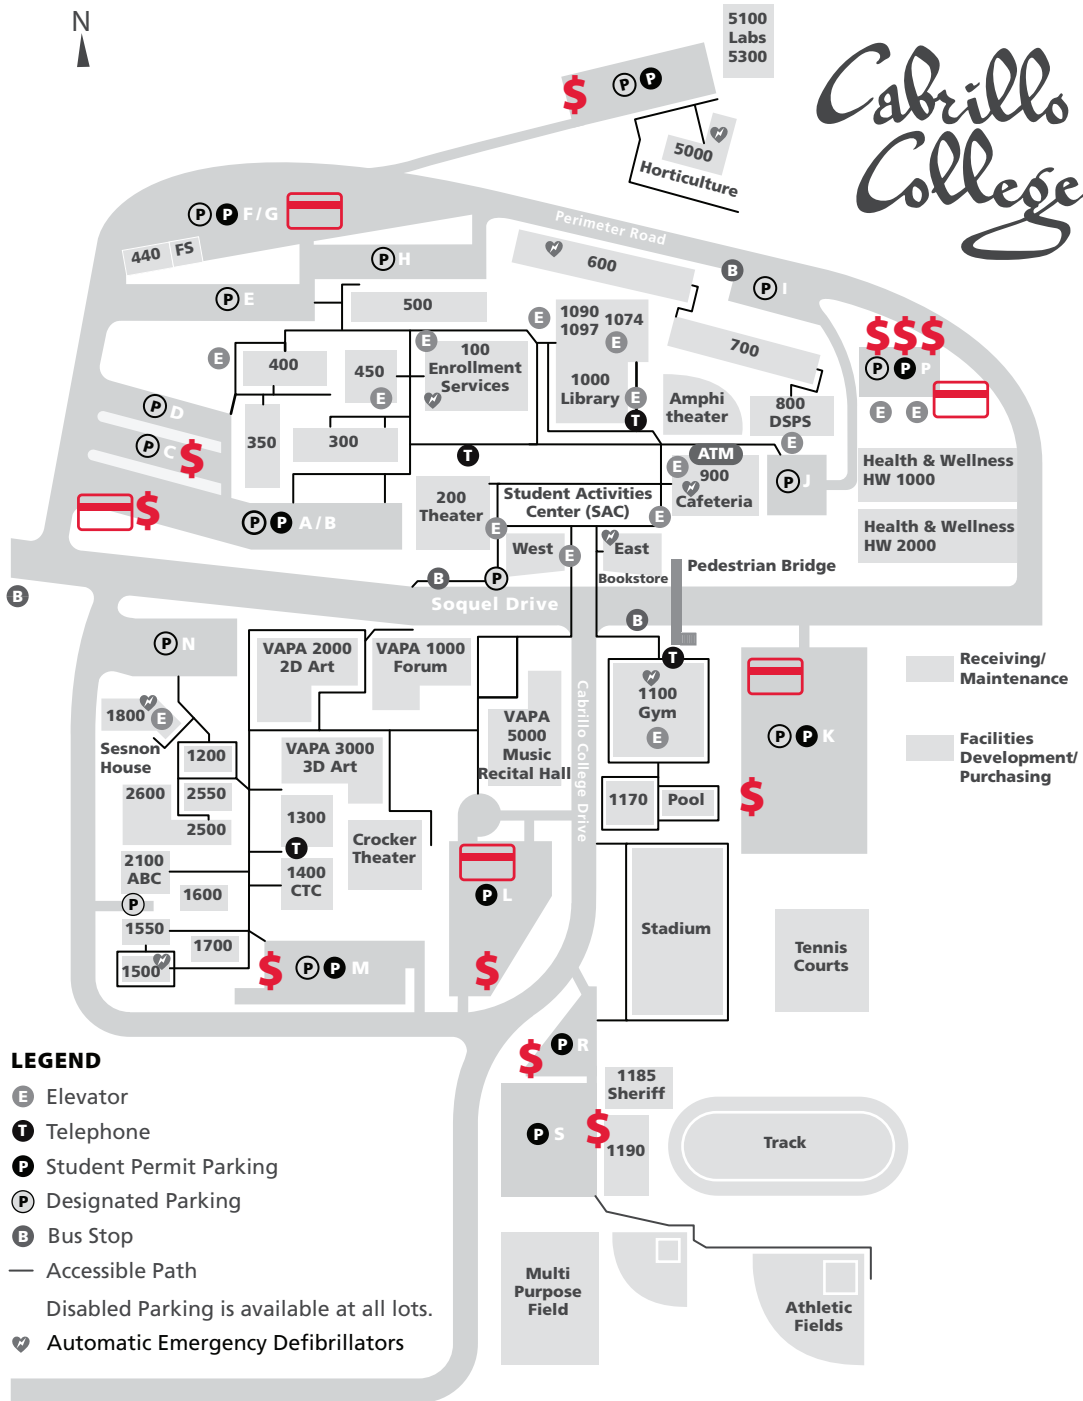

DAILY PARKING RATE INCREASE

Effective January 15, 2011

On the map below are locations of all parking meter machines where you can purchase a daily pass for \$4.00.

Credit Card Machines Only (Visa and MasterCard)

Cash Machines Only

Enrolled Students Only: Semester Parking Passes are available at SAC East.