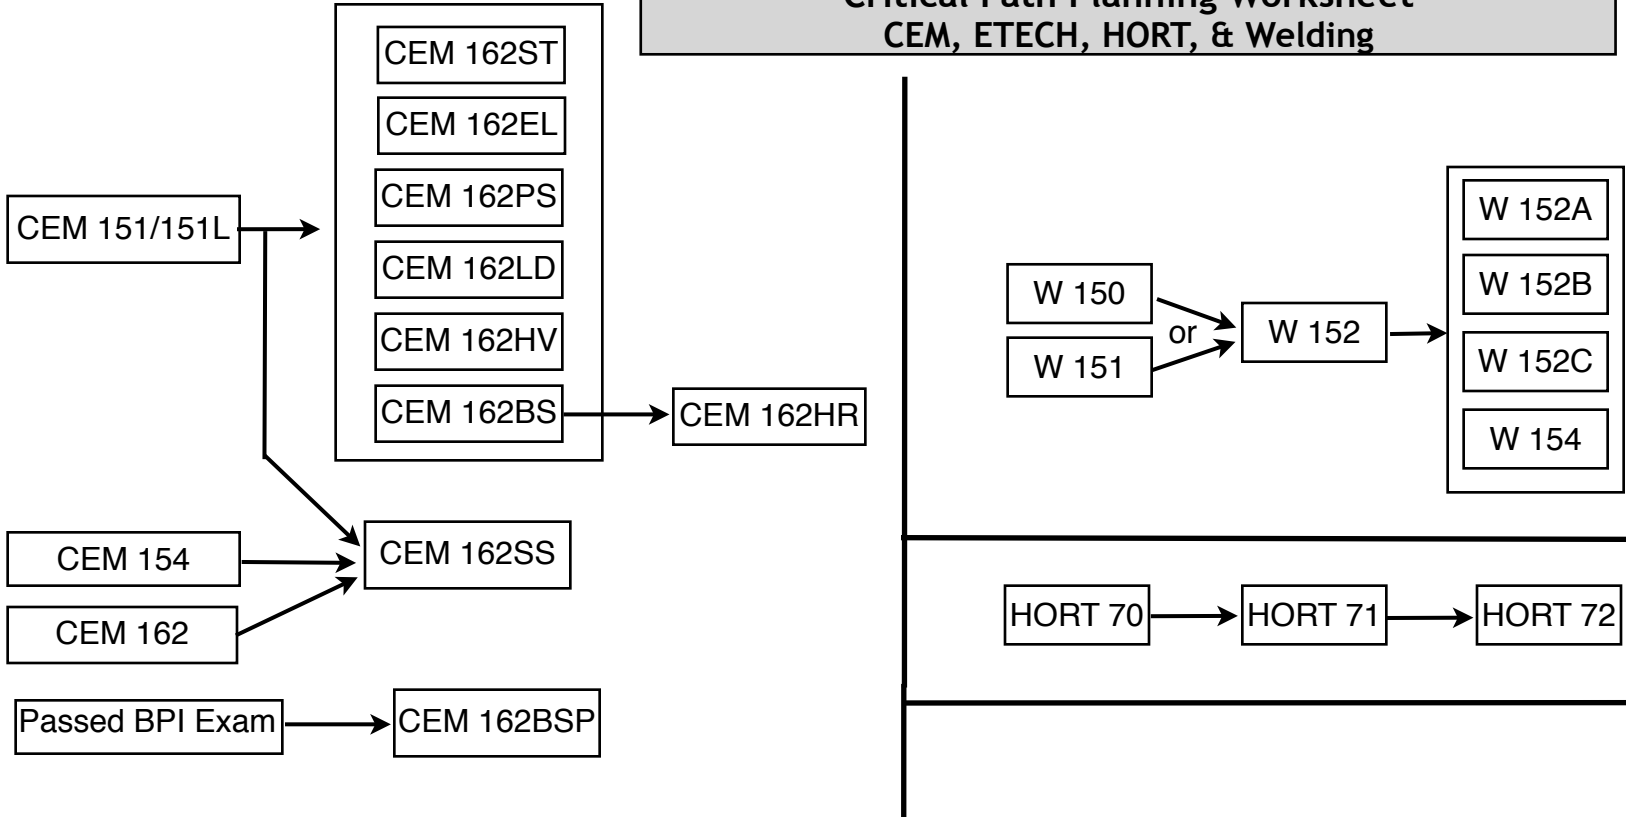

Critical Path Planning Worksheet
CEM, ETECH, HORT, & Welding

Prerequisite: —————>
 Recommended: ·······>

Notes:
 Courses offered every semester unless noted otherwise.

* Offered in summer

Rev: 11/8/13
 Information subject to change. See dept. chairs.