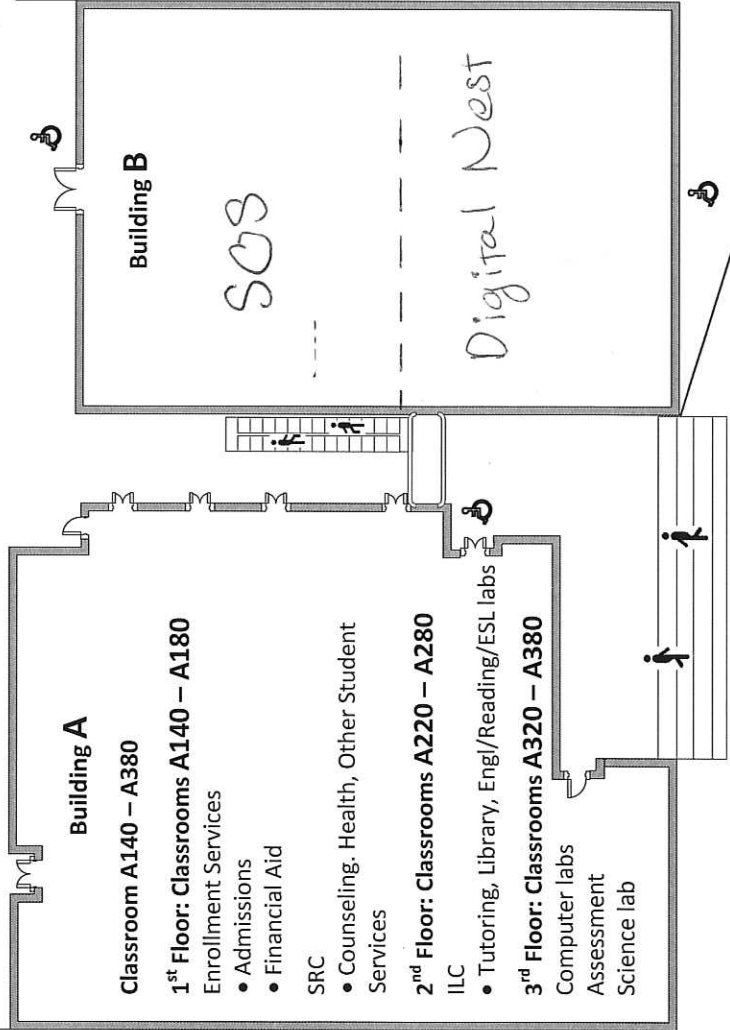

No Parking
(United Presbyterian Church lot)

Staff Parking - Lot A
ONLY

Union St.

Student Parking - Lot C

Trafton St.

Maple St.

CABRILLO COLLEGE WATSONVILLE CENTER – 318 Union St.

No Parking/Tow Away (Hot Dog Stand)

E. Beach St.