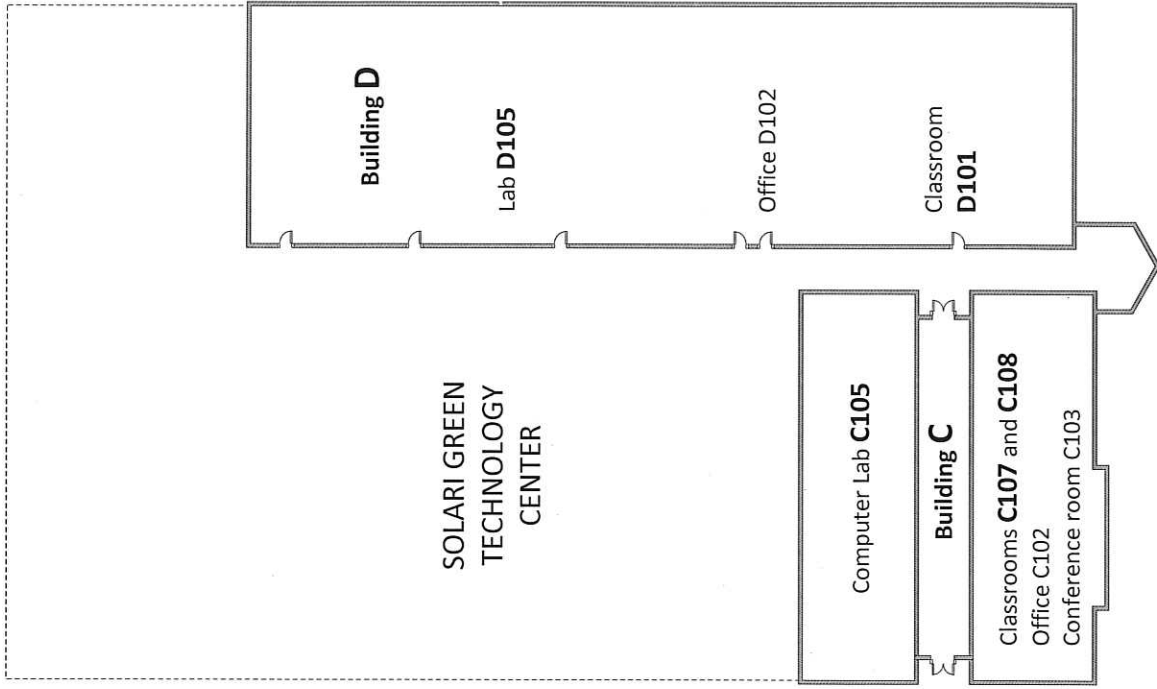

No Parking
(United Presbyterian Church lot)

Staff Parking - Lot A
ONLY

Union St.

Student Parking - Lot C

Trafton St.

Maple St.

CABRILLO COLLEGE WATSONVILLE CENTER – 318 Union St.

No Parking/Tow Away (Hot Dog Stand)

E. Beach St.